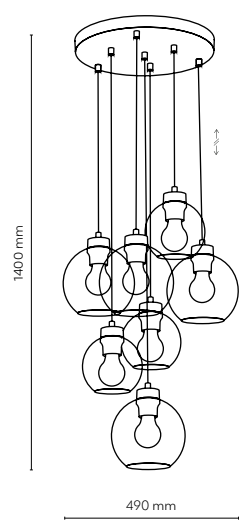

10208 / CUBUS

10208 / CUBUS

9 x E27 / 230V / max 15W / LED
 KL / 7381 (ø 180mm), 7426 (ø 150mm)

10207 / CUBUS

10207 / CUBUS

7 x E27 / 230V / max 15W / LED
 KL / 7381 (ø 180mm), 7426 (ø 150mm)

TK LIGHTING / CUBUS