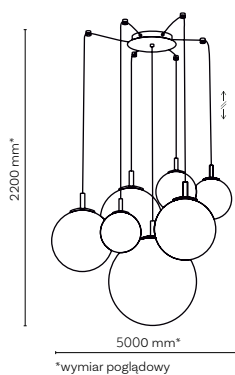

4608 / CADIX

7 x G9 / 230V / max 8W / LED
KL / 7872 (ø 140mm), 7877 (ø 210mm),
7882 (ø 300mm)