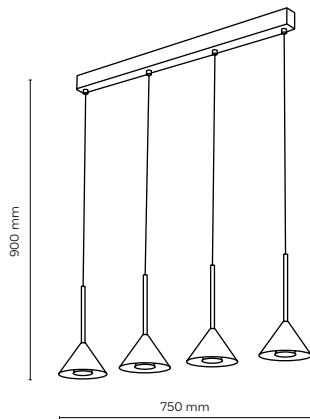

10305 / CONO

4 x GU10 / 230V / max 10W / LED
KL / ø 120 mm