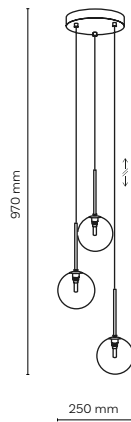

NEW

T.K. LIGHTING / AURORA

10258 / AURORA

 **10258 / AURORA**

 26 x G9 / 230V / max 8W / LED
KL / 7525 (ø 120mm)

NEW

T.K. LIGHTING / AURORA

material of the lamp: metal, glass, plastic