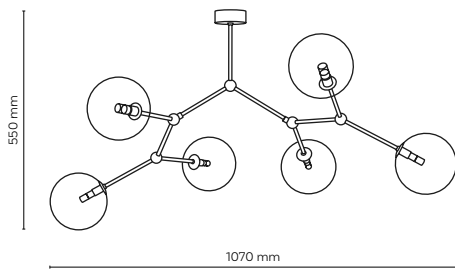

 **4856 / FAIRY BLACK**

 6 x G9 / 230V / max 8W / LED
KL / 7454 (ø 120 mm)

T.K. LIGHTING / FAIRY

10069 / FAIRY GOLD

10071 / FAIRY GOLD

6 x G9 / 230V / max 8W / LED
KL / 7571 (ø 150 mm)

10070 / FAIRY GOLD

4 x G9 / 230V / max 8W / LED
KL / 7571 (ø 150 mm)