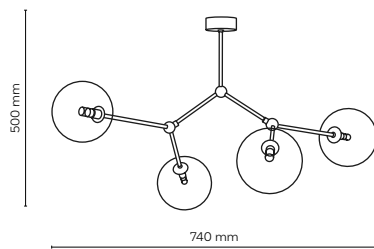

 **4856 / FAIRY BLACK**

 6 x G9 / 230V / max 8W / LED
KL / 7454 (ø 120 mm)

T.K. LIGHTING / FAIRY

10069 / FAIRY GOLD

10071 / FAIRY GOLD

6 x G9 / 230V / max 8W / LED
KL / 7571 (ø 150 mm)

10070 / FAIRY GOLD

4 x G9 / 230V / max 8W / LED
KL / 7571 (ø 150 mm)