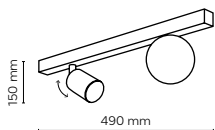

 **4674 / COVER WOOD**

 2 x GU10 / 230V / max 10W / LED

 **4675 / COVER WOOD**

 3 x GU10 / 230V / max 10W / LED

T.K. LIGHTING / COVER WOOD

10000 / VOX

1 x GU10 / 230V / max 10W / LED

+ 1 x G9 / 230V / max 8W / LED