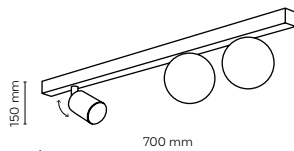

10001 / VOX

1 x GU10 / 230V / max 10W / LED

+ 2 x G9 / 230V / max 8W / LED

KL / 7455 (ø 100mm)