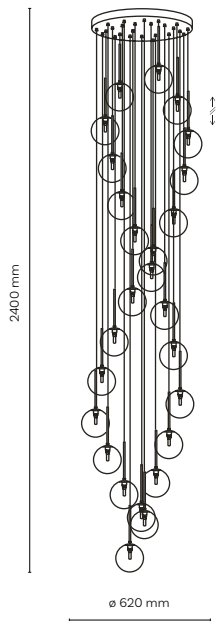

NEW

T.K. LIGHTING / AURORA

10258 / AURORA

 **10258 / AURORA**

 26 x G9 / 230V / max 8W / LED
KL / 7525 (ø 120mm)

NEW

T.K. LIGHTING / AURORA

material of the lamp: metal, glass, plastic