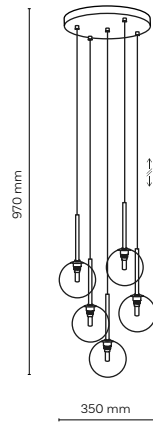

NEW

T.K. LIGHTING / AURORA

10258 / AURORA

 **10258 / AURORA**

 26 x G9 / 230V / max 8W / LED
KL / 7525 (ø 120mm)

NEW

T.K. LIGHTING / AURORA

material of the lamp: metal, glass, plastic