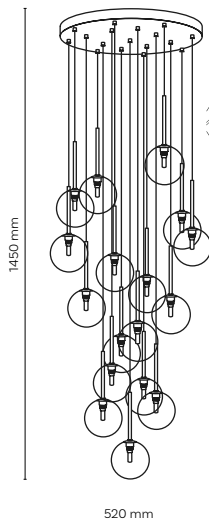

5945 / NILOS

17 x G9 / 230V / max 8W / LED
KL / 7525 (ø 120mm)