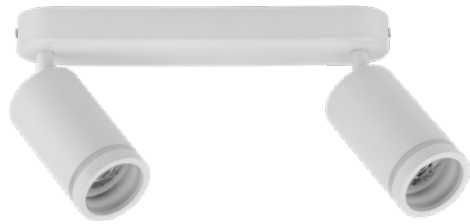

2 x GU10 / 230V / max 10W / LED