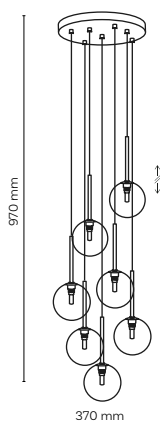

5362 / NILOS

7 x G9 / 230V / max 8W / LED
KL / 7525 (ø 120mm)