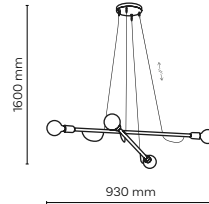

1 x GU10 / 230V / max 10W / LED

10156 / MODESTO

1 x GU10 / 230V / max 10W / LED

4950 / HELIX WOOD

4948 / HELIX WOOD
 2 x E27 / 230V / max 15W / LED

4949 / HELIX WOOD
 4 x E27 / 230V / max 15W / LED

4950 / HELIX WOOD
 6 x E27 / 230V / max 15W / LED