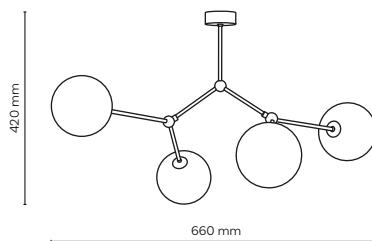

 3 x G9 / 230V / max 8W / LED
KL 7454 (ø 120 mm)

4856 / FAIRY BLACK

 **4854 / FAIRY BLACK**

 3 x G9 / 230V / max 8W / LED
KL / 7454 (ø 120 mm)

 **4855 / FAIRY BLACK**

 4 x G9 / 230V / max 8W / LED
KL / 7454 (ø 120 mm)