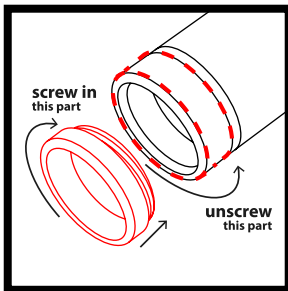

TRANSPARENT
RING GRATIS!