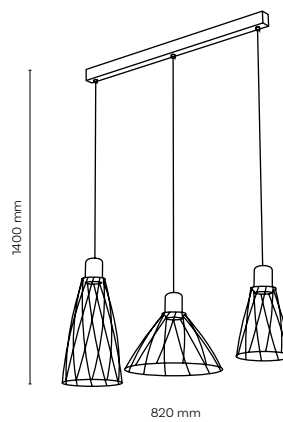

10149 / MODESTO

3 x GU10 / 230V / max 10 W / LED

T.K. LIGHTING / MODESTO