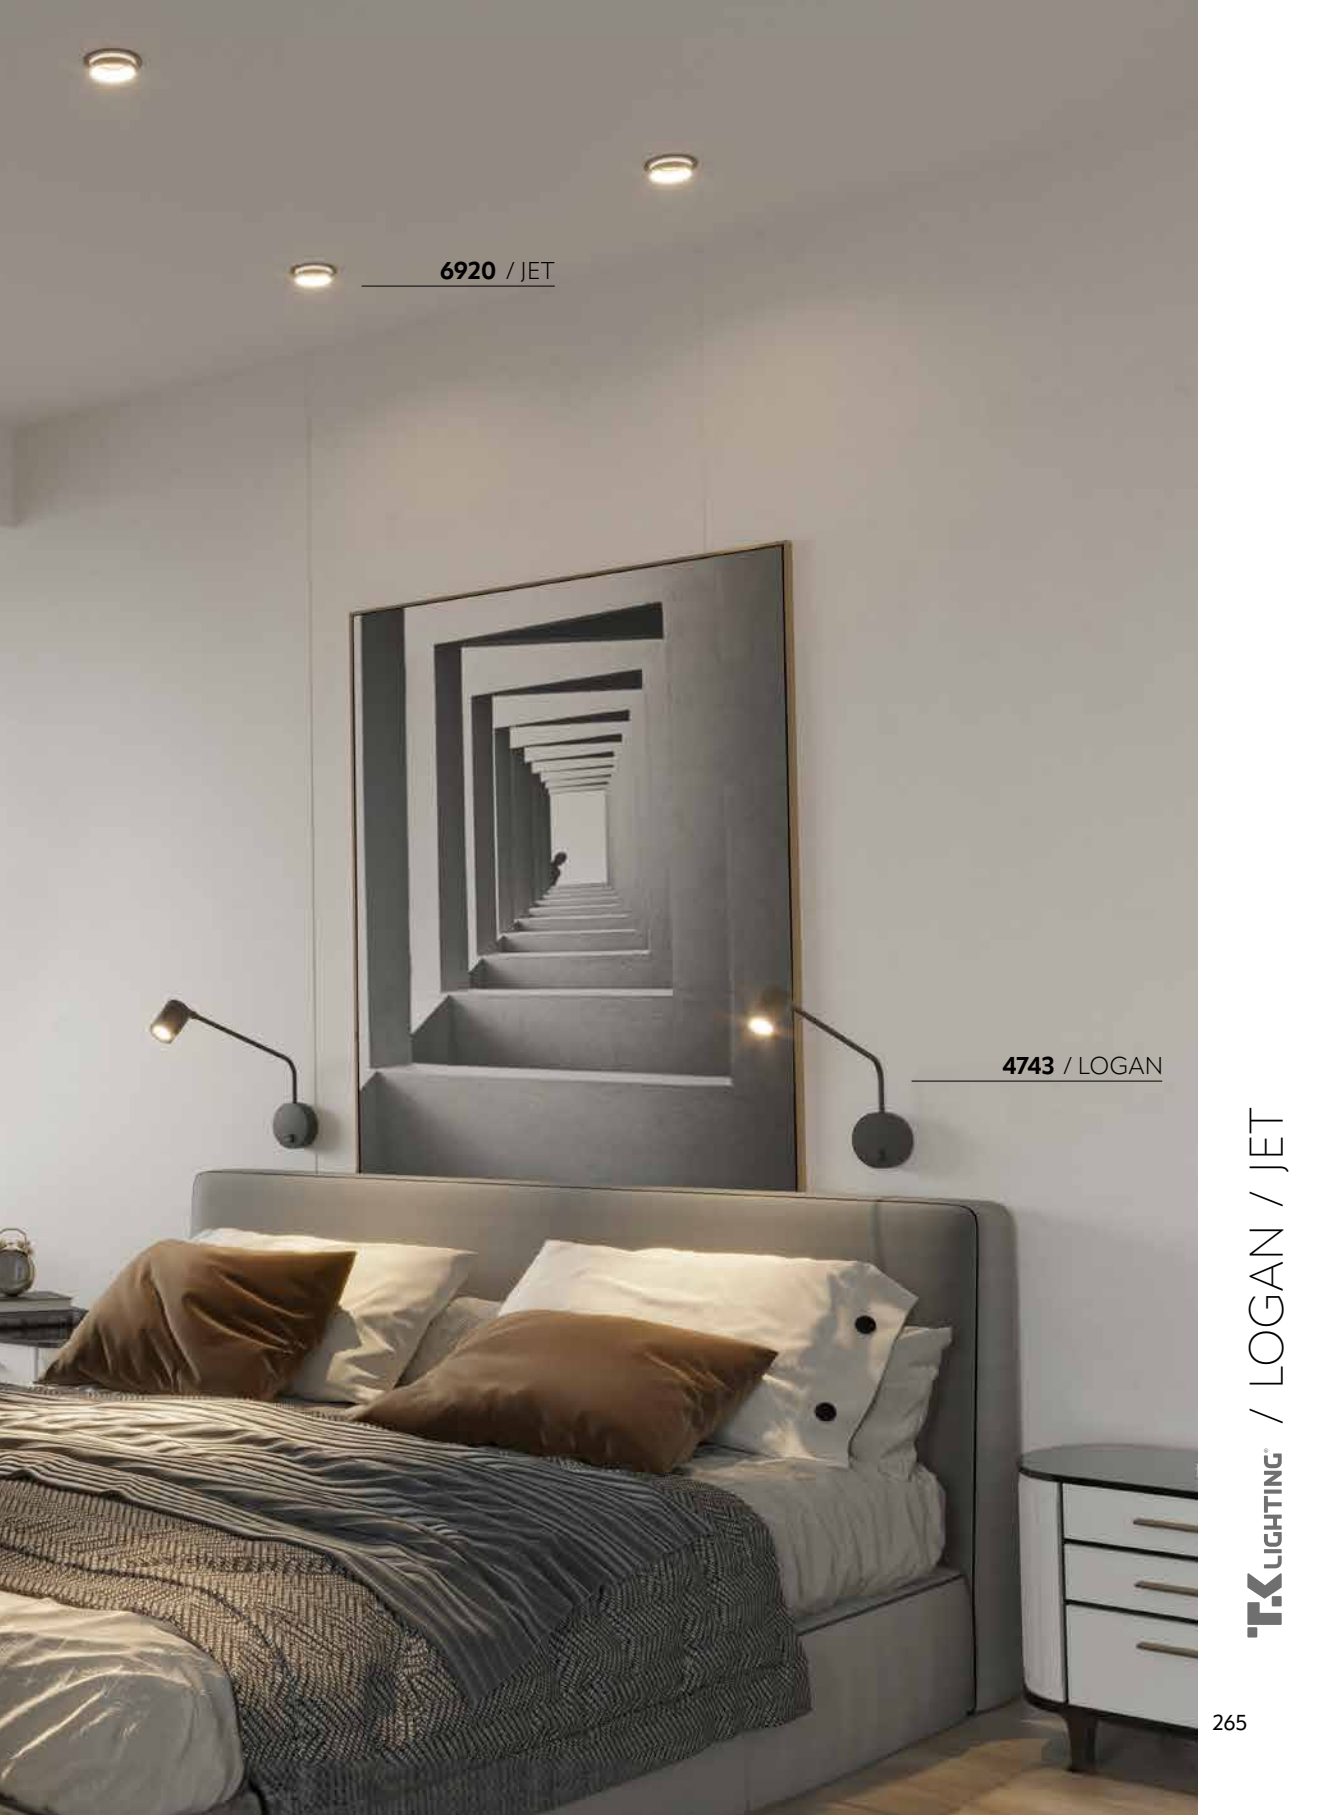

6920 / JET

4743 / LOGAN