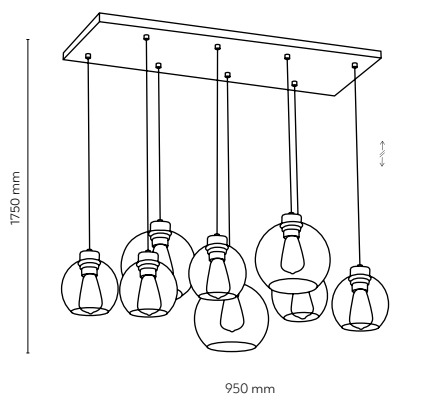

2834 / CUBUS

8 x E27 / 230V / max 15W / LED
KL / 7376, 7374, 7375, 7379, 7378, 7377