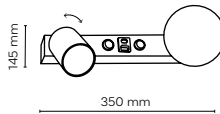

10152 / VOX USB

1 x GU10 / 230V / max 10W / LED
+ 1 x G9 / 230V / max 8W / LED
KL / 7455 (ø 100mm)