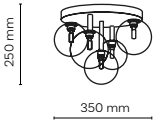

NEW

T.K. LIGHTING / AURORA

10258 / AURORA

 **10258 / AURORA**

 26 x G9 / 230V / max 8W / LED
KL / 7525 (ø 120mm)

NEW

T.K. LIGHTING / AURORA

material of the lamp: metal, glass, plastic