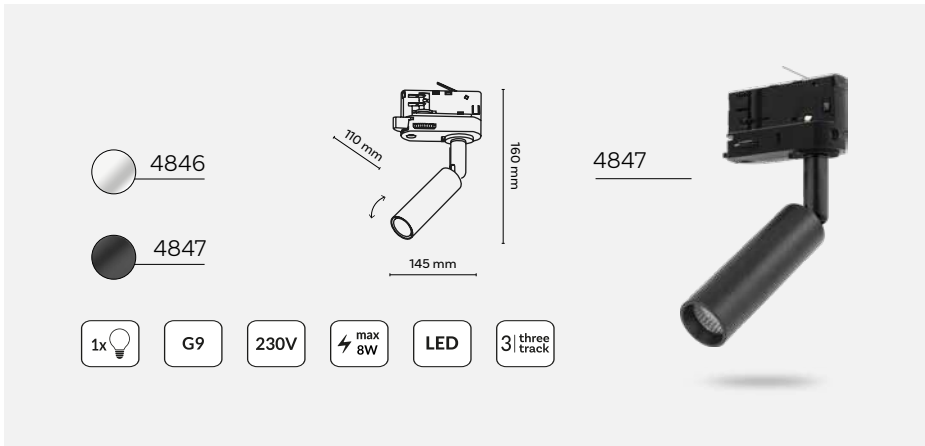

The three-circuit tracer gives you the ability to separately control individual spots on a track. As a result, you can turn all the lights on or off, or run specific of them depending on your preference.