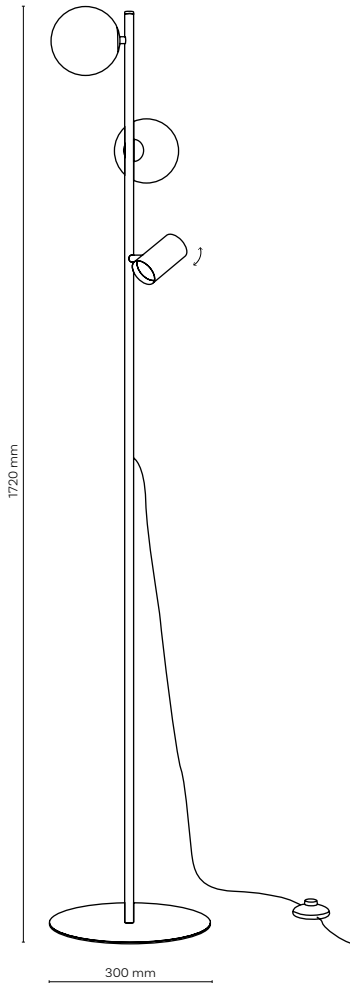

5613 / VOX

1 x G9 / 230V / max 8W / LED
KL / 7455 (ø 100mm)

16063 / VOX

2 x GU10 / 230V / max 10W / LED
+ 1 x G9 / 230V / max 8W / LED
KL / 7455 (ø 100mm)