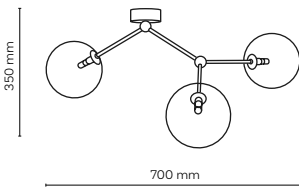

 **4856 / FAIRY BLACK**

 6 x G9 / 230V / max 8W / LED
KL / 7454 (ø 120 mm)

T.K. LIGHTING / FAIRY

10069 / FAIRY GOLD

10071 / FAIRY GOLD

6 x G9 / 230V / max 8W / LED
KL / 7571 (ø 150 mm)

10070 / FAIRY GOLD

4 x G9 / 230V / max 8W / LED
KL / 7571 (ø 150 mm)