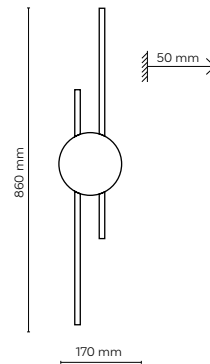

1367 / JAVA

LED / 30W / 1200 lm / 3000K

T.K. LIGHTING / JAVA