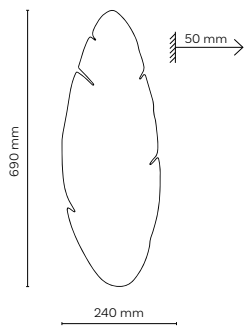

5565 / HOJA XL

4 x G9 / 230V / max 8W / LED