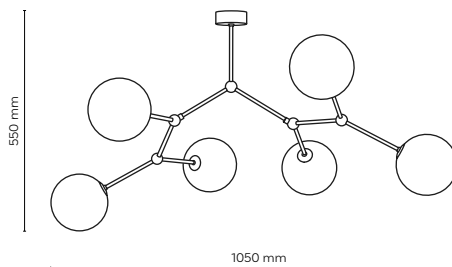

 3 x G9 / 230V / max 8W / LED
KL 7454 (ø 120 mm)

4856 / FAIRY BLACK

 **4854 / FAIRY BLACK**

 3 x G9 / 230V / max 8W / LED
KL / 7454 (ø 120 mm)

 **4855 / FAIRY BLACK**

 4 x G9 / 230V / max 8W / LED
KL / 7454 (ø 120 mm)