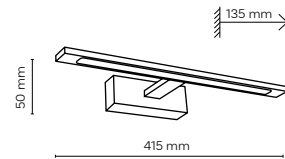

18000 / GALLERY

1x LED / 12W / 1500 lm / 4000K

18000 18001
chrome