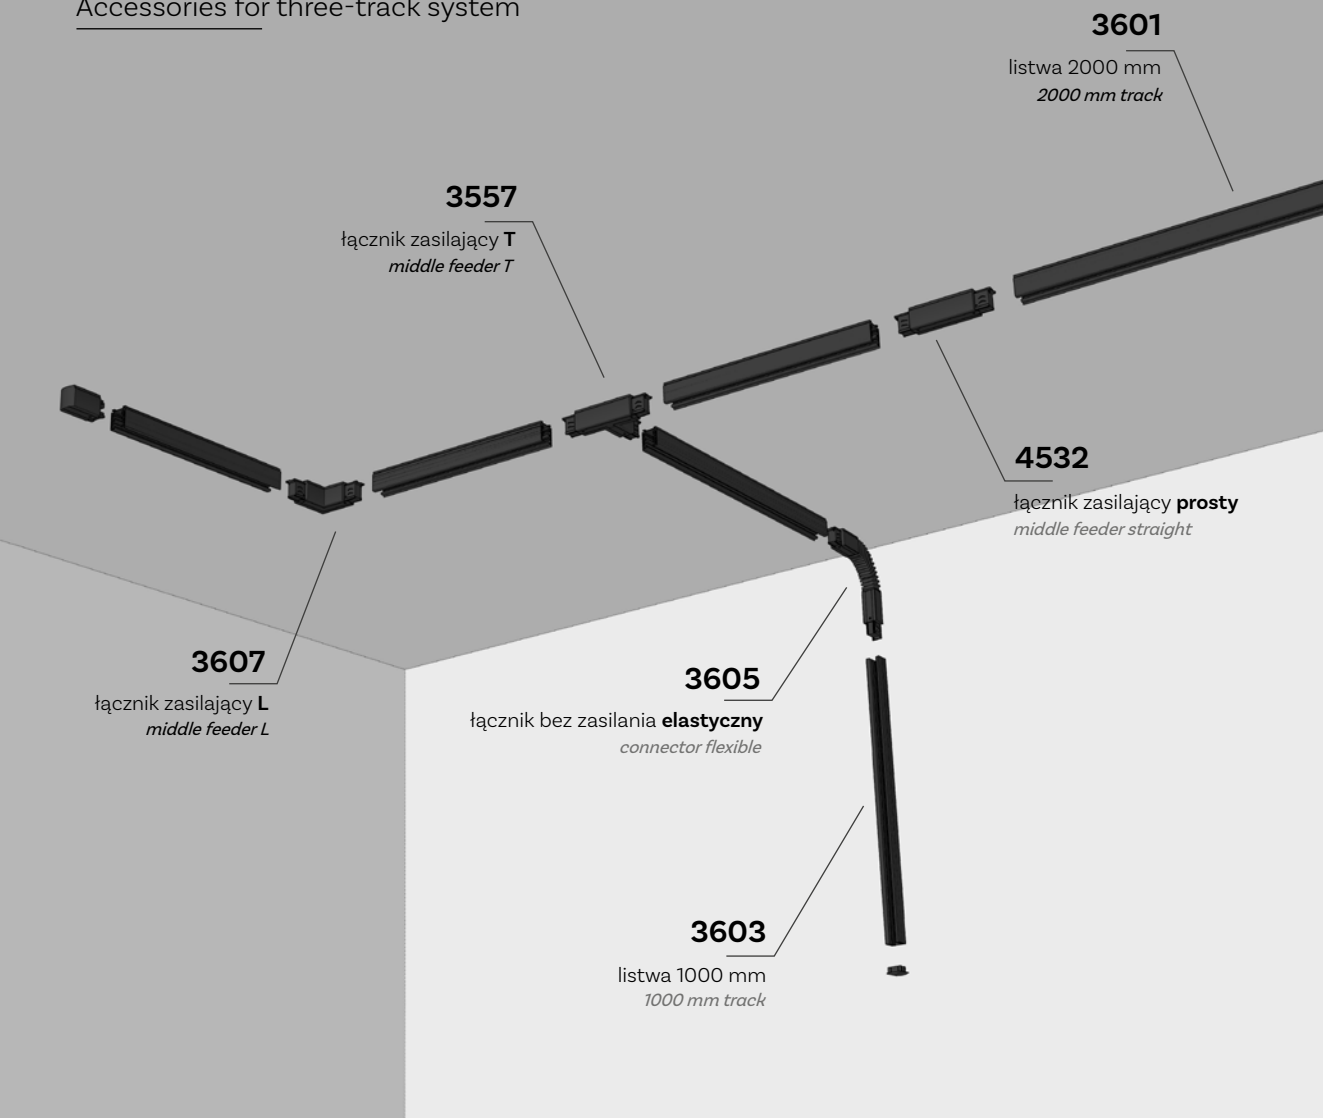

Accessories for three-track system