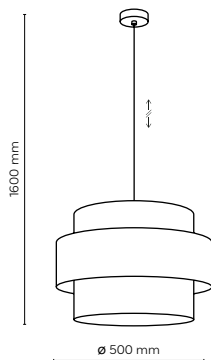

10078 / DUO WHITE

 **2594 / DUO WHITE**

 3 x E27 / 230V / max 15W / LED
AB / 9741 (200mm)

 **2345 / DUO WHITE**

 3 x E27 / 230V / max 15W / LED
AB / 9741 (200 mm)

T.K. LIGHTING / DUO WHITE

2783 / TRIO

 **2758 / TRIO**