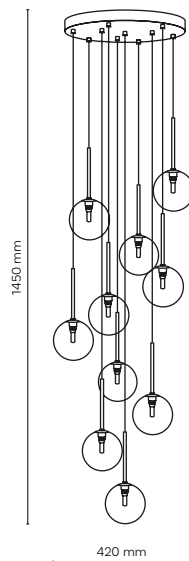

5944 / NILOS

10 x G9 / 230V / max 8W / LED
KL / 7525 (ø 120mm)