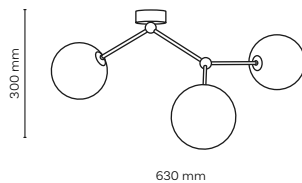

4854 / FAIRY BLACK

3 x G9 / 230V / max 8W / LED
KL / 7454 (ø 120 mm)