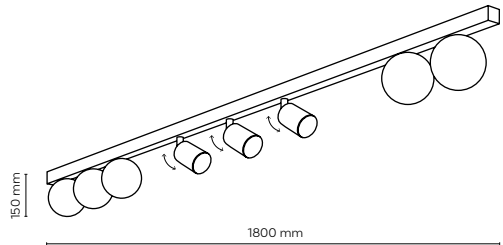

10004 / VOX

- 3 x GU10 / 230V / max 10W / LED
- + 5 x G9 / 230V / max 8W / LED
  KL / 7455 (ø 100mm)