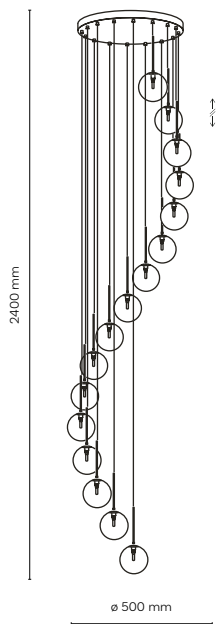

10182 / AURORA

16 x G9 / 230V / max 8W / LED
KL / 7525 (ø 120mm) transparent