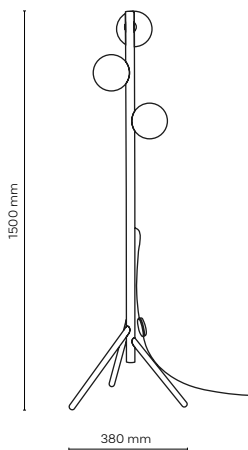

5809 / ESTERA WOOD

3 x G9 / 230V / max 8W / LED
KL / 7454 (ø 120mm)

5809 16045