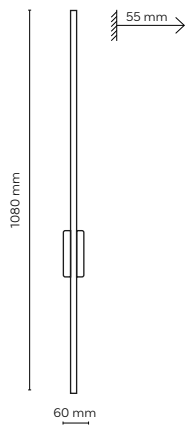

LED / 24W / 1200 lm / 3000K

T.K. LIGHTING® / FLASH WOOD