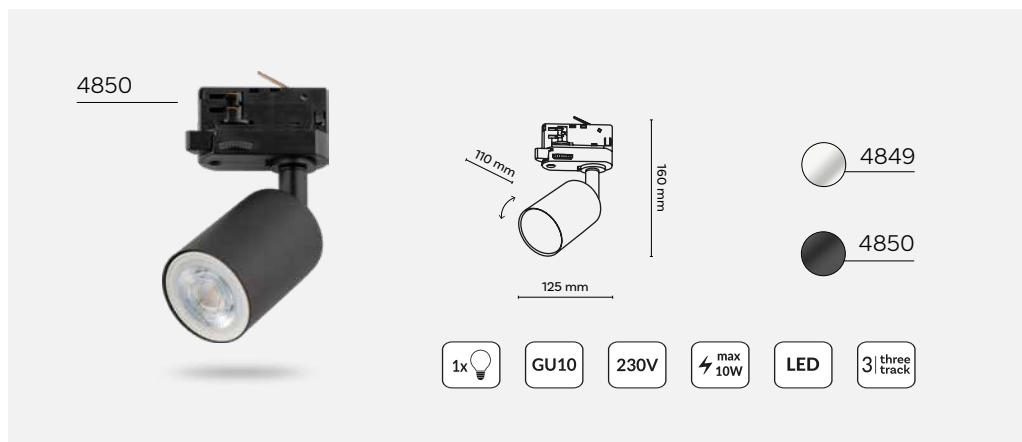

The three-circuit tracer gives you the ability to separately control individual spots on a track. As a result, you can turn all the lights on or off, or run specific of them depending on your preference.