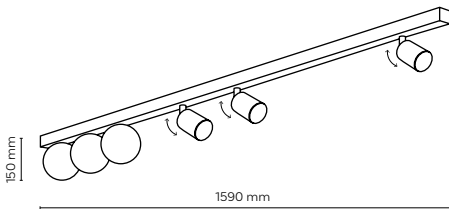

10003 / VOX

- 3 x GU10 / 230V / max 10W / LED
- + 3 x G9 / 230V / max 8W / LED
  KL / 7455 (ø 100mm)