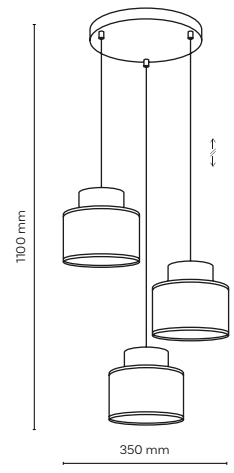

2594 / DUO WHITE

3 x E27 / 230V / max 15W / LED
AB / 9741 (200mm)