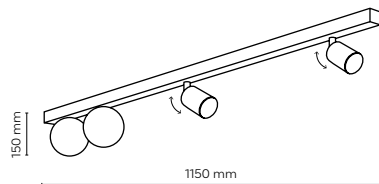

KL / 7455 (ø 100mm)

10001 / VOX

1 x GU10 / 230V / max 10W / LED

+ 2 x G9 / 230V / max 8W / LED

KL / 7455 (ø 100mm)

10002 / VOX

2 x GU10 / 230V / max 10W / LED

+ 2 x G9 / 230V / max 8W / LED