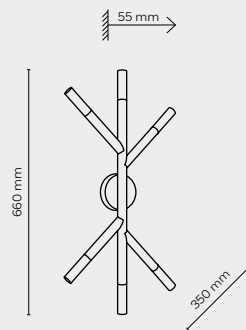

4525 / NOBLE

6 x G9 / 230V / max 8W / LED

NEW

T.K. LIGHTING / NOBLE