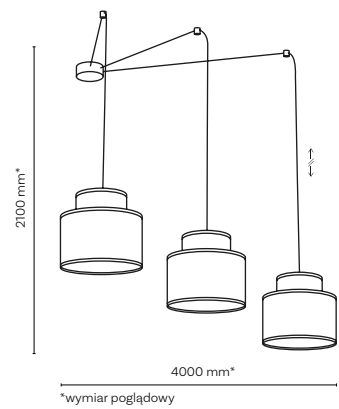

2345 / DUO WHITE

3 x E27 / 230V / max 15W / LED
AB / 9741 (200 mm)

T.K. LIGHTING / DUO WHITE