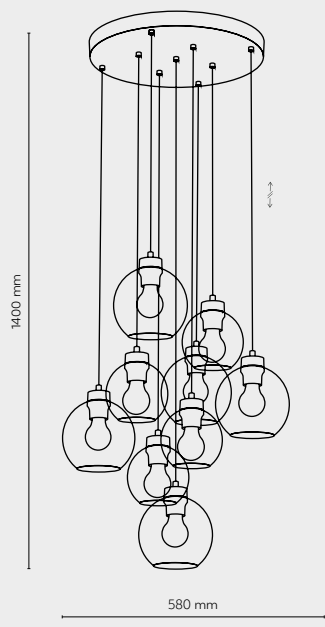

10208 / CUBUS

10208 / CUBUS

9 x E27 / 230V / max 15W / LED
 KL / 7381 (ø 180mm), 7426 (ø 150mm)

10207 / CUBUS

10207 / CUBUS

7 x E27 / 230V / max 15W / LED
 KL / 7381 (ø 180mm), 7426 (ø 150mm)

TK LIGHTING / CUBUS