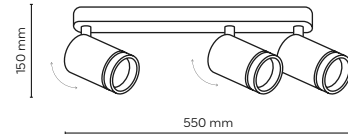

6915 / JET

3 x GU10 / 230V / max 10W / LED

6915

6914