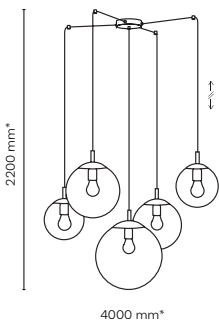

4791 / ESME

*wymiar poglądowy

4791 / ESME

5 x E27 / 230V / max 15W / LED
KL / 7534, 7049, 7051
/ 7535, 7532, 7530

*wymiar poglądowy

4794 / ESME

7 x E27 / 230V / max 15W / LED
KL / 7534, 7049, 7051
/ 7535, 7532, 7530