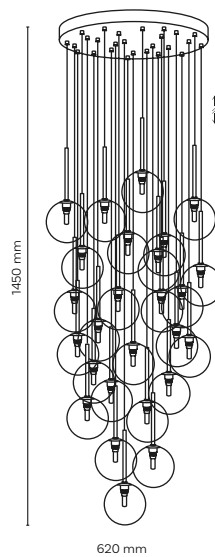

10099 / NILOS

26 x G9 / 230V / max 8W / LED
KL / 7525 (ø 120mm)