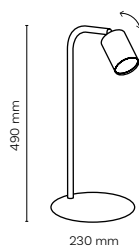

4743 / LOGAN

4743 / LOGAN

1 x GU10 / 230V / max 10W / LED

4743 4744

5414 / LOGAN

1 x GU10 / 230V / max 10W / LED

5414 5490

5489 / LOGAN