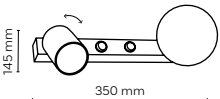

10148 / VOX

1 x GU10 / 230V / max 10W / LED
+ 1 x G9 / 230V / max 8W / LED
KL / 7455 (ø 100mm)

10024 / TUNE

10022 / TUNE

1 x GU10 / 230V / max 10W / LED

10022 10023

10024 / TUNE

1 x GU10 / 230V / max 10W / LED