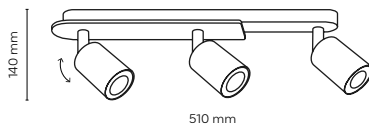

4675 / COVER WOOD

3 x GU10 / 230V / max 10W / LED

T.K. LIGHTING / COVER WOOD