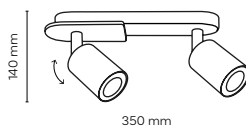

4566 4571

T.K. LIGHTING / LOGAN

5777 / COVER WOOD

 **5777 / COVER WOOD**

 5 x GU10 / 230V / max 10W / LED

4673 / COVER WOOD

 **4673 / COVER WOOD**

 1 x GU10 / 230V / max 10W / LED