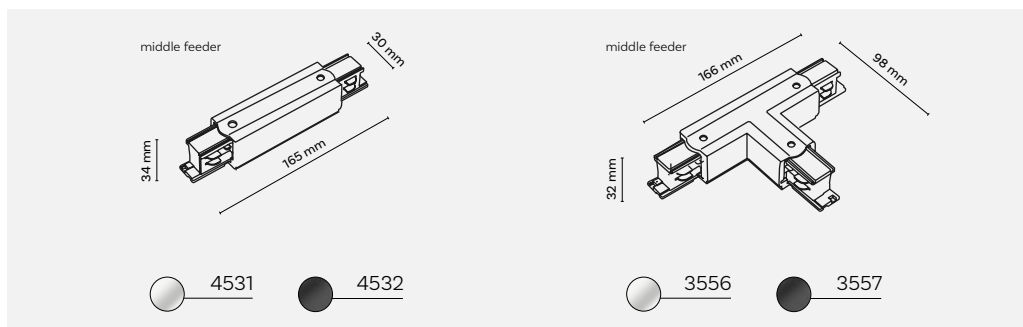

Accessories for three-track system